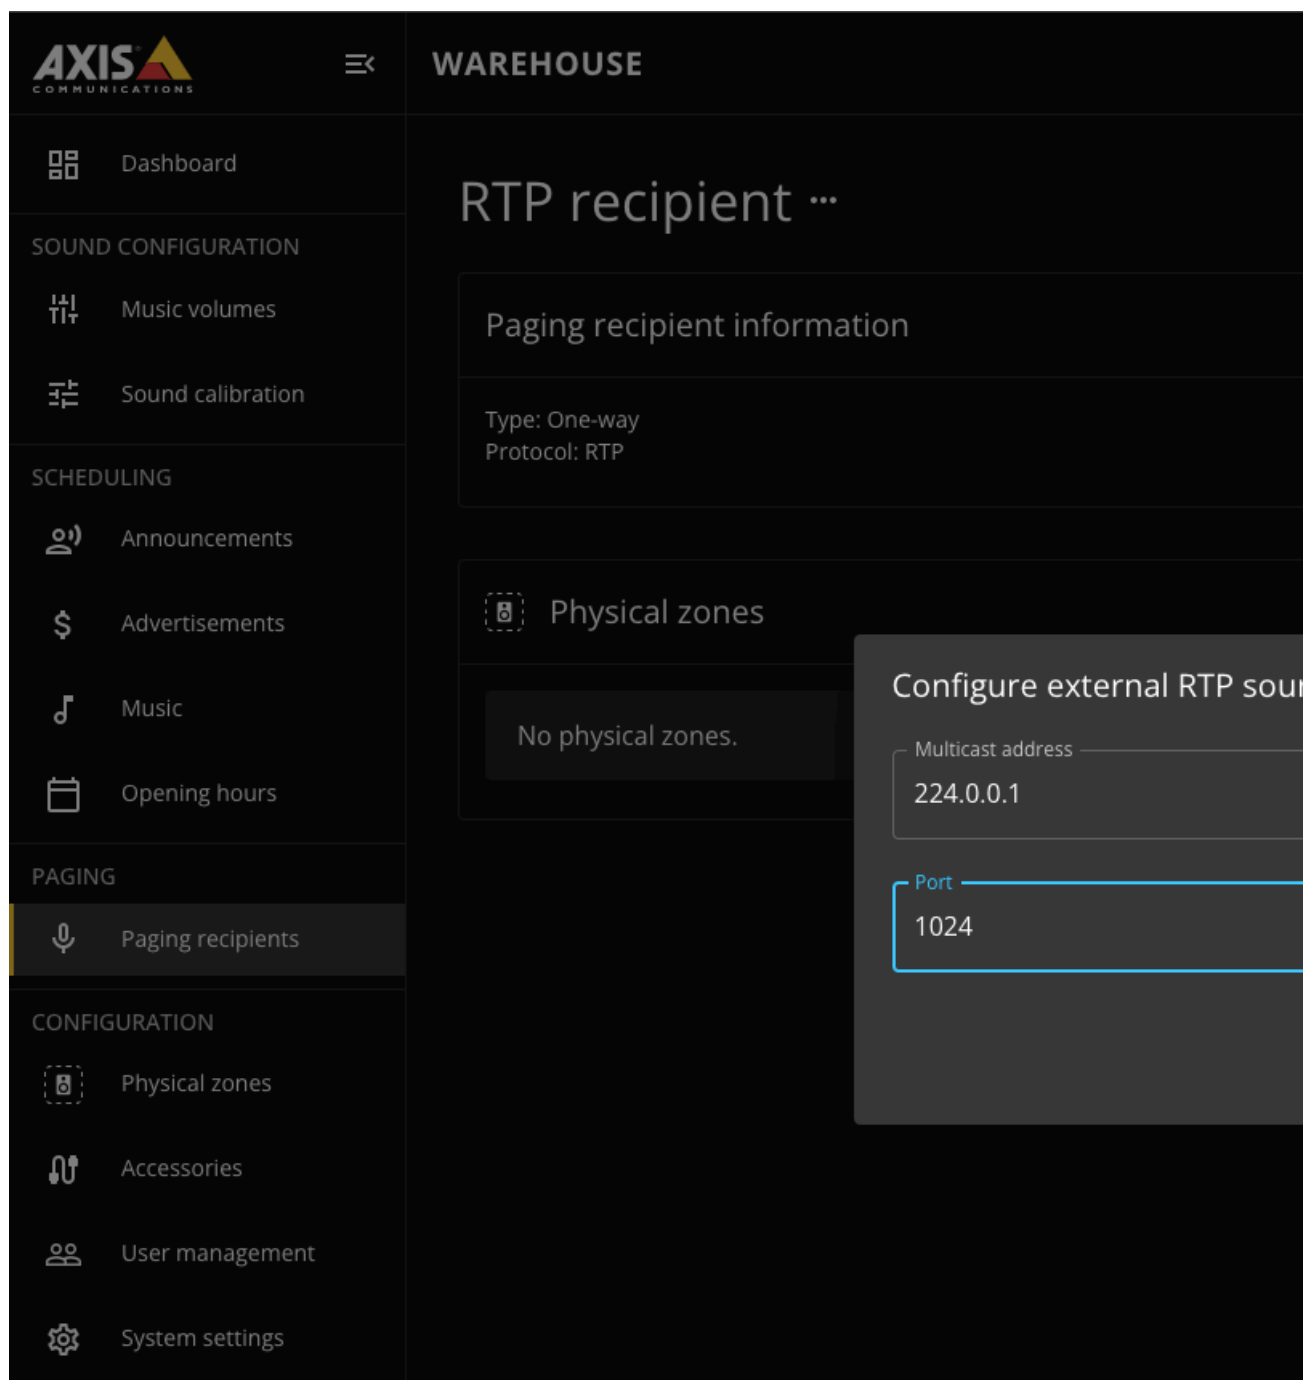

The main content area is titled 'Paging recipients' and includes a search bar with the placeholder text 'Search for paging recipients'. Below the search bar is a table with the following columns: 'Priority ↑', 'Name', and 'Targets'. The table contains five rows, each with a priority number (1-5) and a corresponding name and target area.

Priority ↑	Name	Targets
1		
2		
3		
4		
5		

Consulte help.axis.com/en-us/axis-audio-manager-edge#set-up-a-paging-recipient

AXIS Audio Manager Edge

AXIS Audio Manager Edge - AXIS OS 11.10

AXIS Audio Manager Edge - AXIS OS 11.10

Abril de 2024

- Destinatario de megafonía RTP externa

Hay un nuevo destinatario de megafonía llamado «External RTP» que permite audio de megafonía utilizando una transmisión RTP externa.

AXIS Audio Manager Edge