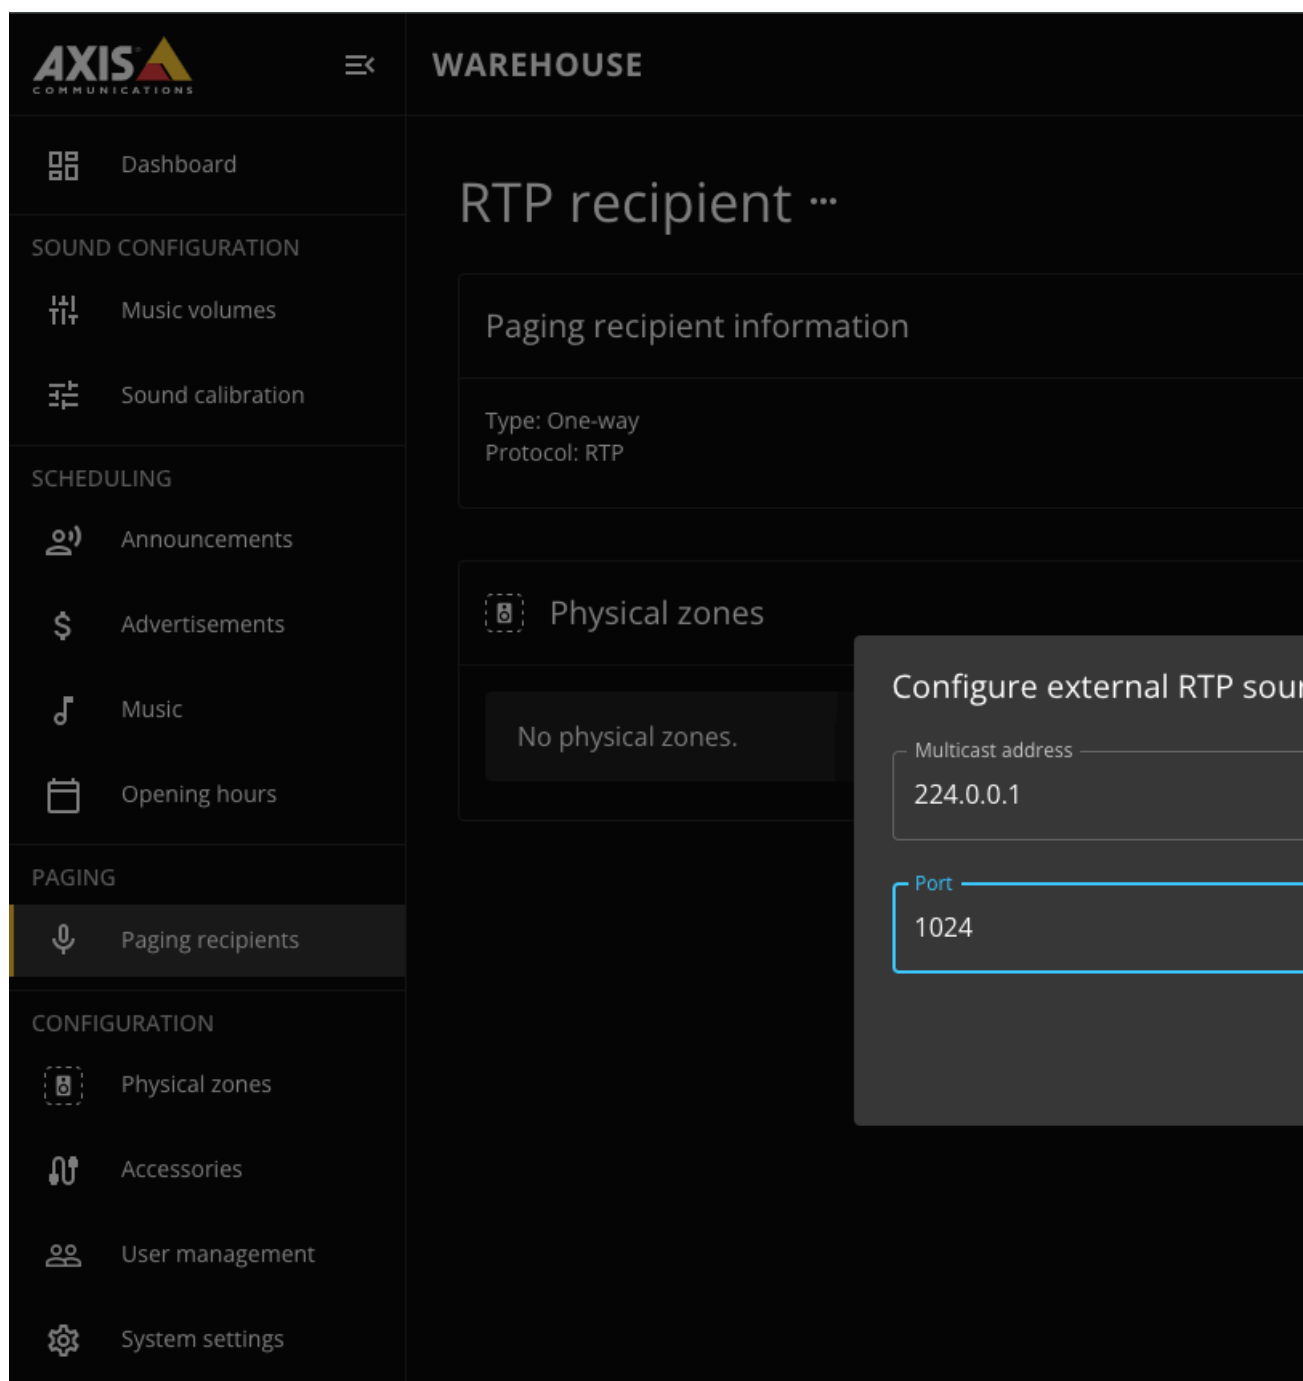

AXIS Audio Manager Edge

AXIS Audio Manager Edge - AXIS OS 11.10

AXIS Audio Manager Edge - AXIS OS 11.10

Kwiecień 2024

- Zewnętrzny odbiorca przywołań RTP

Dostępny jest nowy odbiorca przywołań o nazwie „Zewnętrzny RTP”, który umożliwia emisję przywołań za pomocą zewnętrznego strumienia RTP.