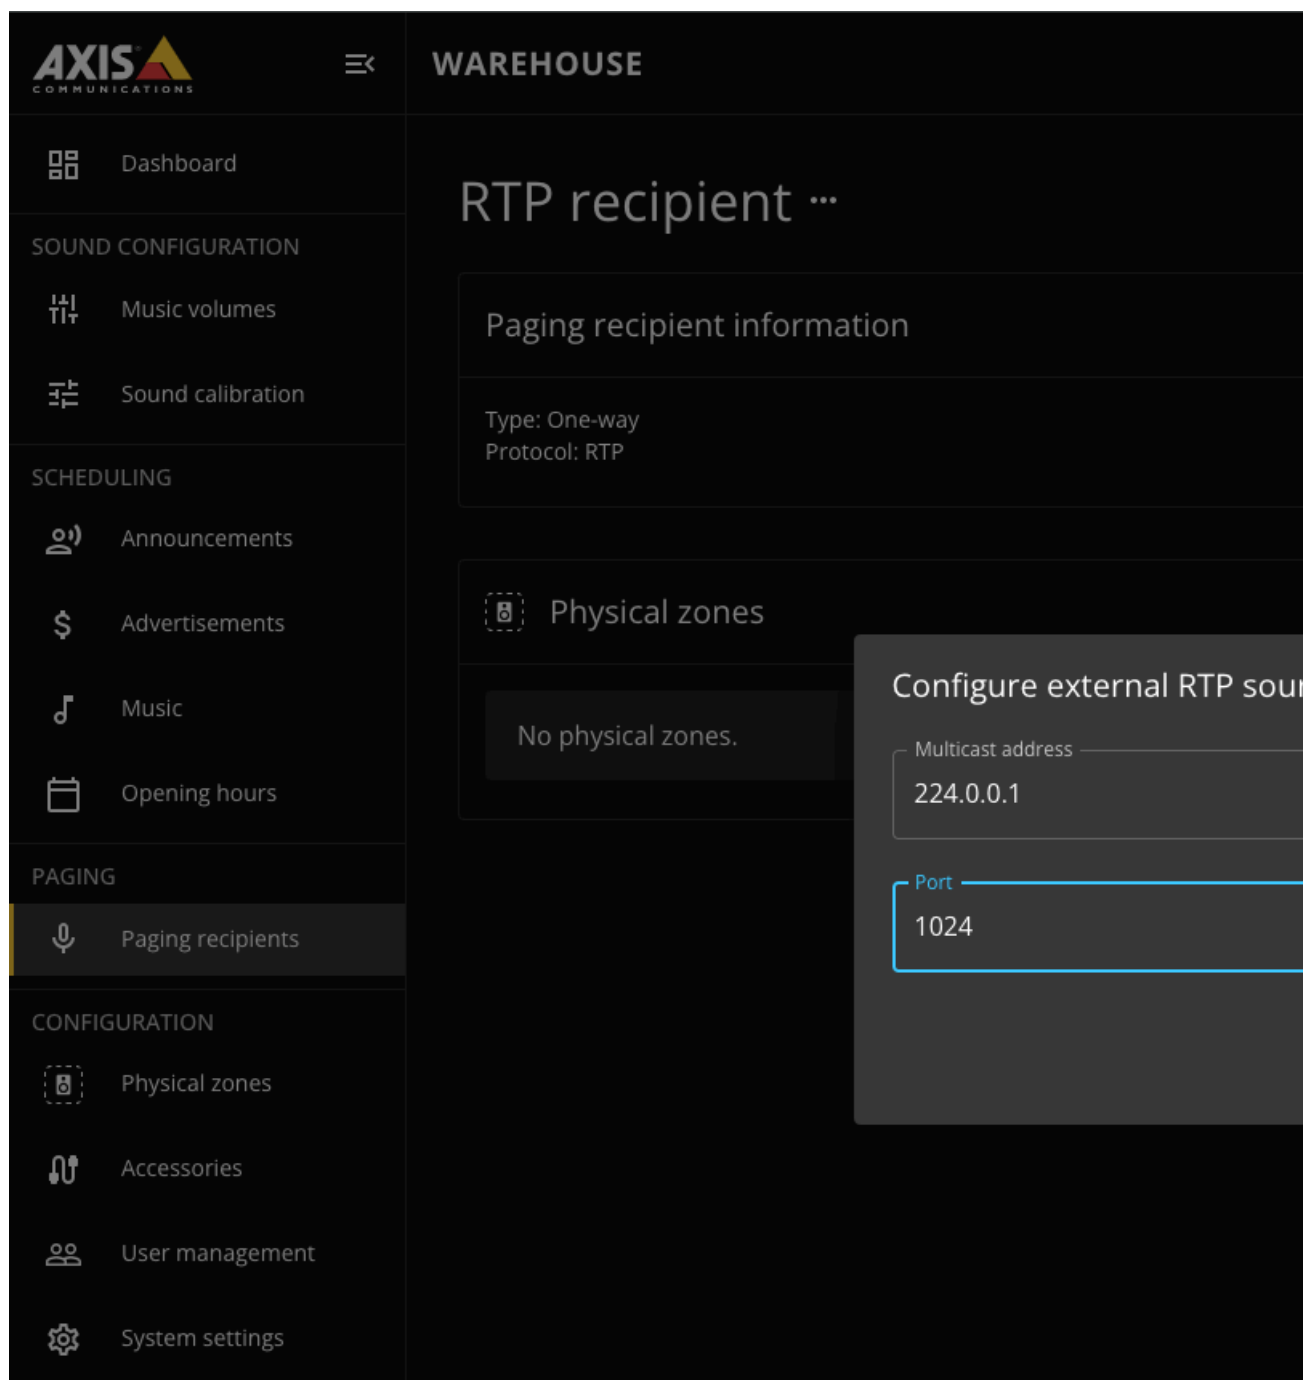

AXIS Audio Manager Edge

AXIS Audio Manager Edge - AXIS OS 11.10

AXIS Audio Manager Edge - AXIS OS 11.10

Abril, 2024

- Fonte de megafonia RTP externa

Há um novo recurso de megafonia chamado "RTP externo" que torna possível a megafonia de áudio usando um stream de RTP externo.